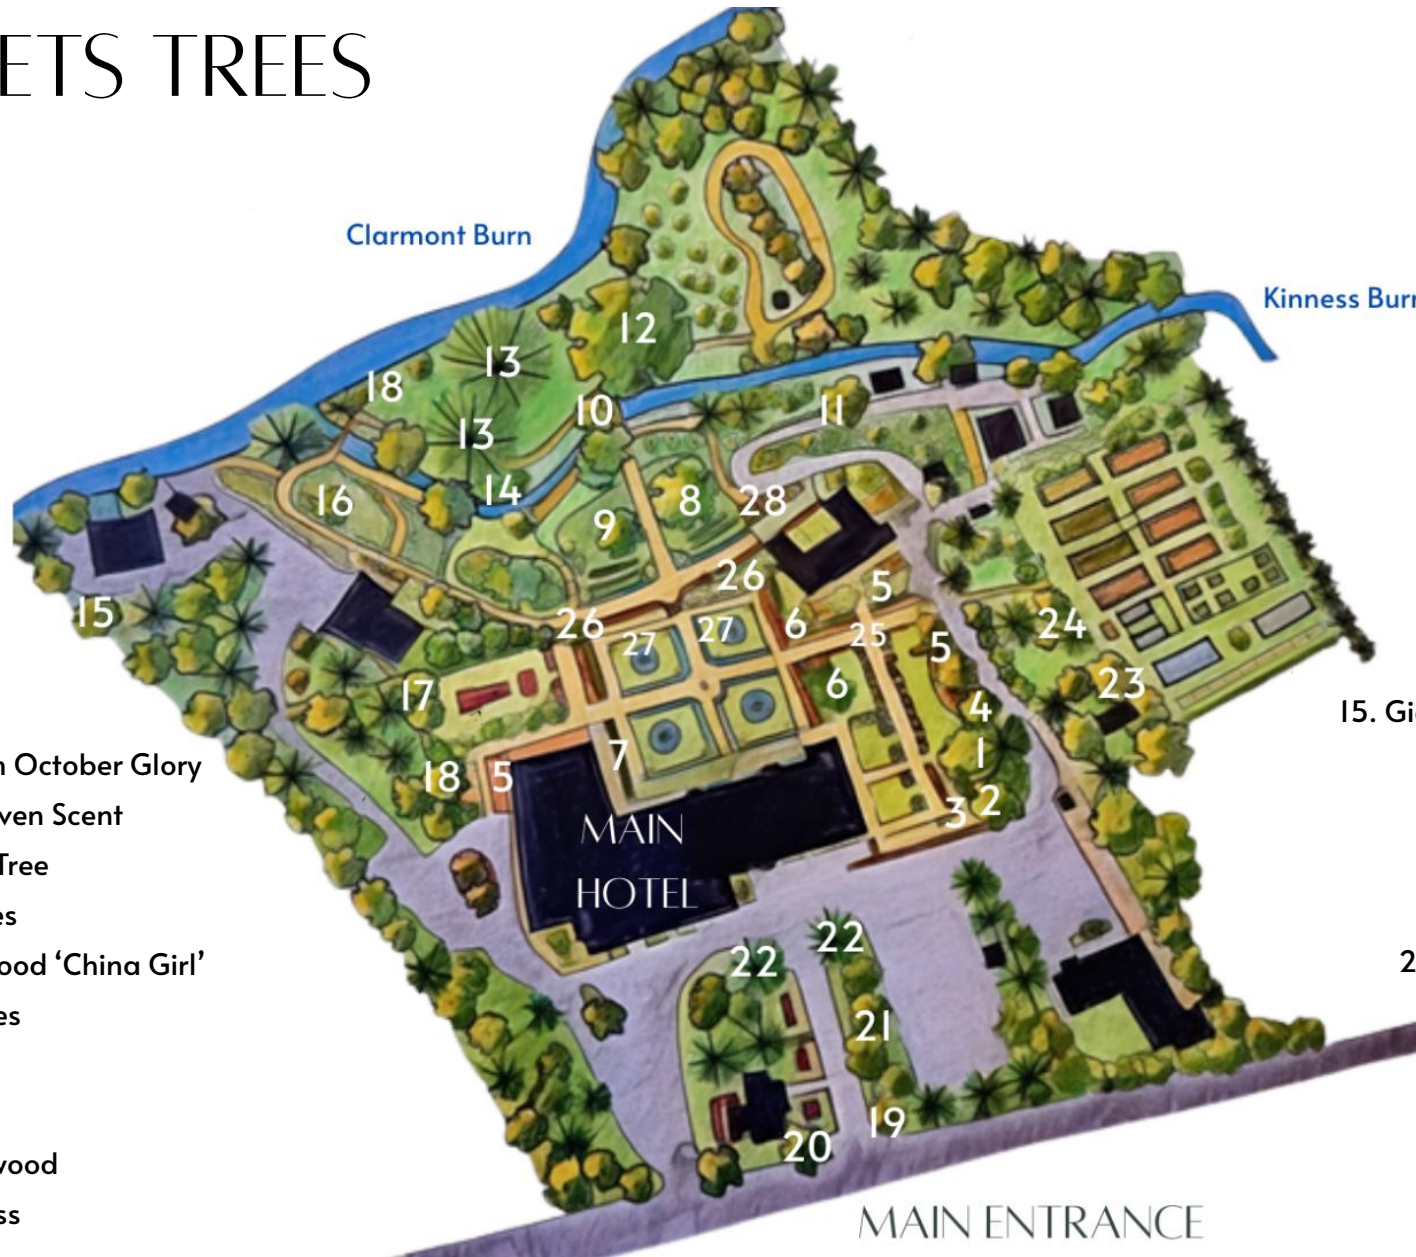

RUFFLETS TREES

- 1. Tulip Tree
- 2. Maple Rubrum October Glory
- 3. Magnolia Heaven Scent
- 4. Handkerchief Tree
- 5. Japanese Acres
- 6. Chinese Dogwood 'China Girl'
- 7. Hornbeam Trees
- 8. Paper Birch
- 9. River Birch
- 10. Chinese Dogwood
- 11. Swamp Cypress
- 12. Copper Beech
- 13. Atlas Ceders
- 14. Katsura Tree

- 15. Giant Redwood- 175 years old
- 16. Cypress Oak
- 17. Red Horse Chestnut
- 18. Himalayan Birch
- 19. Indian Horse Chestnut
- 20. Japanese Horse Chestnut
- 21. Whitebeam
- 22. Lawson Cypress
- 23. Horse Chestnut
- 24. Scots Pine
- 25. Italian Cypress
- 26. Eucalyptus Gunii
- 27. Italian Stone Pine
- 28. Olive Trees

KITCHEN GARDEN